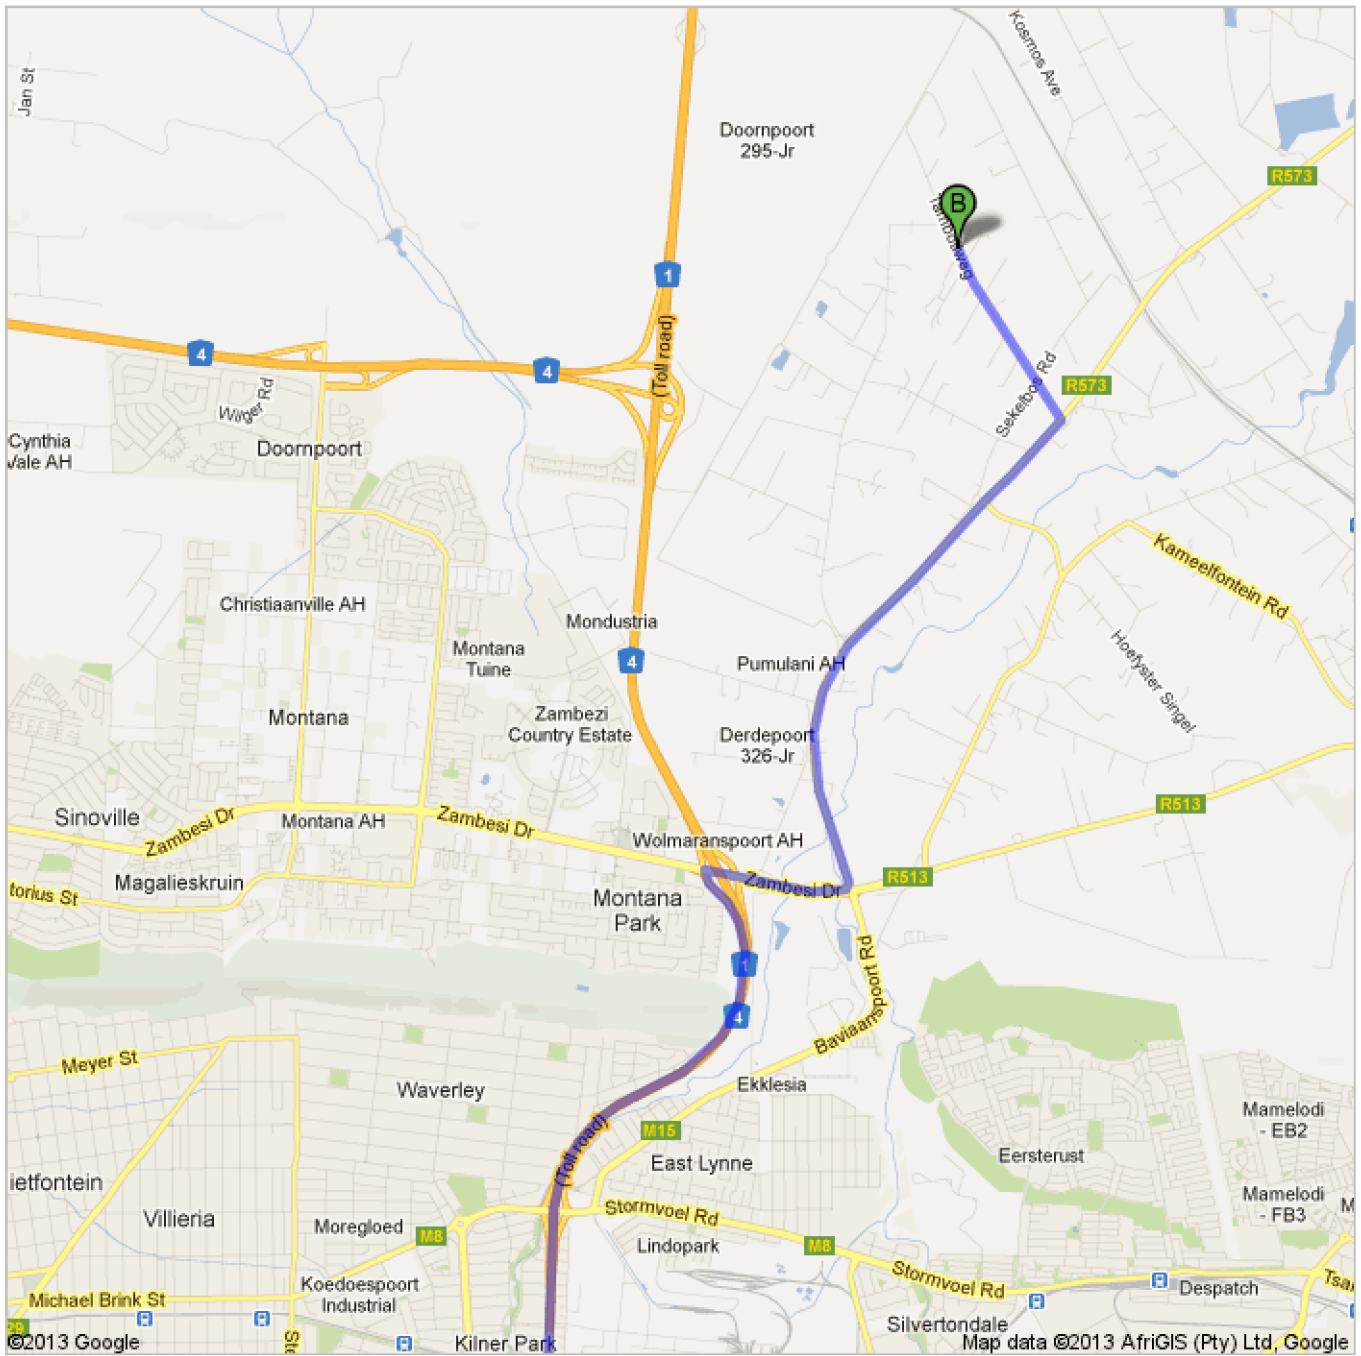

Directions to Reformatinal Study Centre

1043 Tambotiweg, South Africa

15.3 km – about **15 mins**

From N1/N4, Pretoria

A N1

1. Head **north** on **N1** go 6.3 km
total 6.3 km
Toll road
About 4 mins

 2. Take exit **152** for **R513/Zambesi Drive** toward **Cullinan** go 850 m
total 7.1 km
Partial toll road
About 59 secs

 3. Turn right onto **Zambesi Dr** go 1.2 km
total 8.4 km
About 2 mins

 4. Turn left onto **R573** go 5.2 km
total 13.5 km
About 4 mins

 5. Turn left onto **Tambotiweg** go 1.8 km
total 15.3 km
Destination will be on the left
About 4 mins

B **Reformational Study Centre**
1043 Tambotiweg, South Africa

These directions are for planning purposes only. You may find that construction projects, traffic, weather, or other events may cause conditions to differ from the map results, and you should plan your route accordingly. You must obey all signs or notices regarding your route.